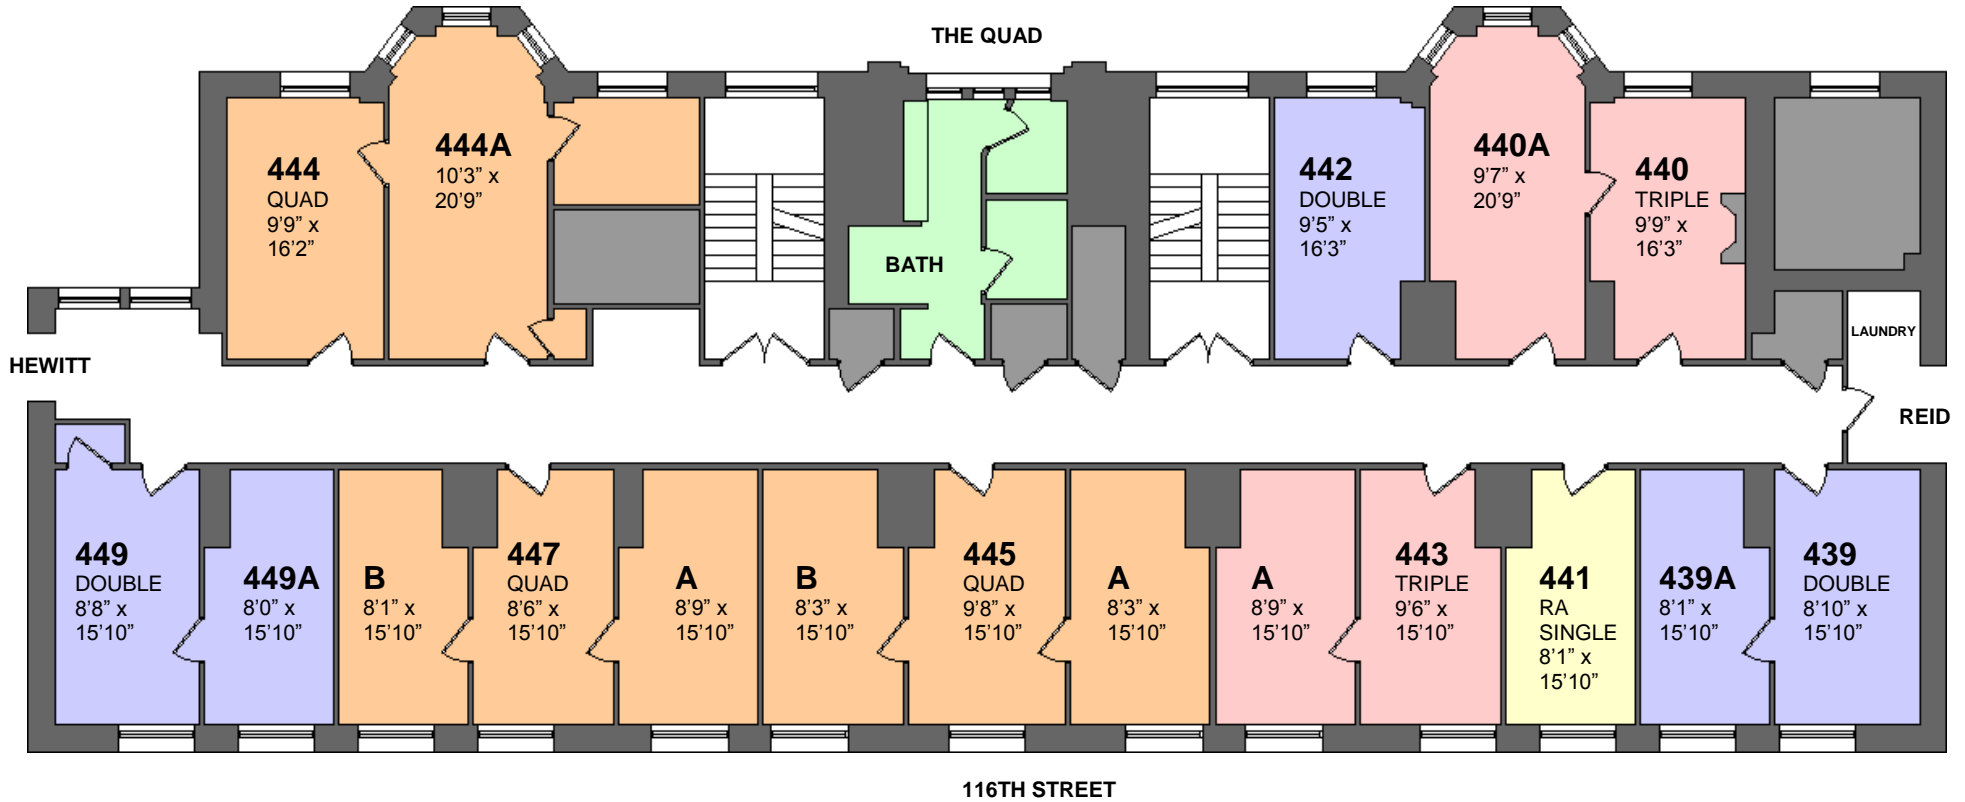

Brooks Hall, 4th Floor

DOUBLE
 TRIPLE
 QUAD
 RA SINGLE

Type	Room	Name
Double	439	
Double	439A	
Triple	440	
Triple	440A	
Triple	440A	
Single	441	RA
Double	442	
Double	442	
Triple	443	

Type	Room	Name
Triple	443A	
Triple	443A	
Quad	444	
Quad	444	
Quad	444A	
Quad	444A	
Quad	445A	
Quad	445A	
Quad	445B	

Type	Room	Name
Quad	445B	
Quad	447A	
Quad	447A	
Quad	447B	
Quad	447B	
Double	449	
Double	449A