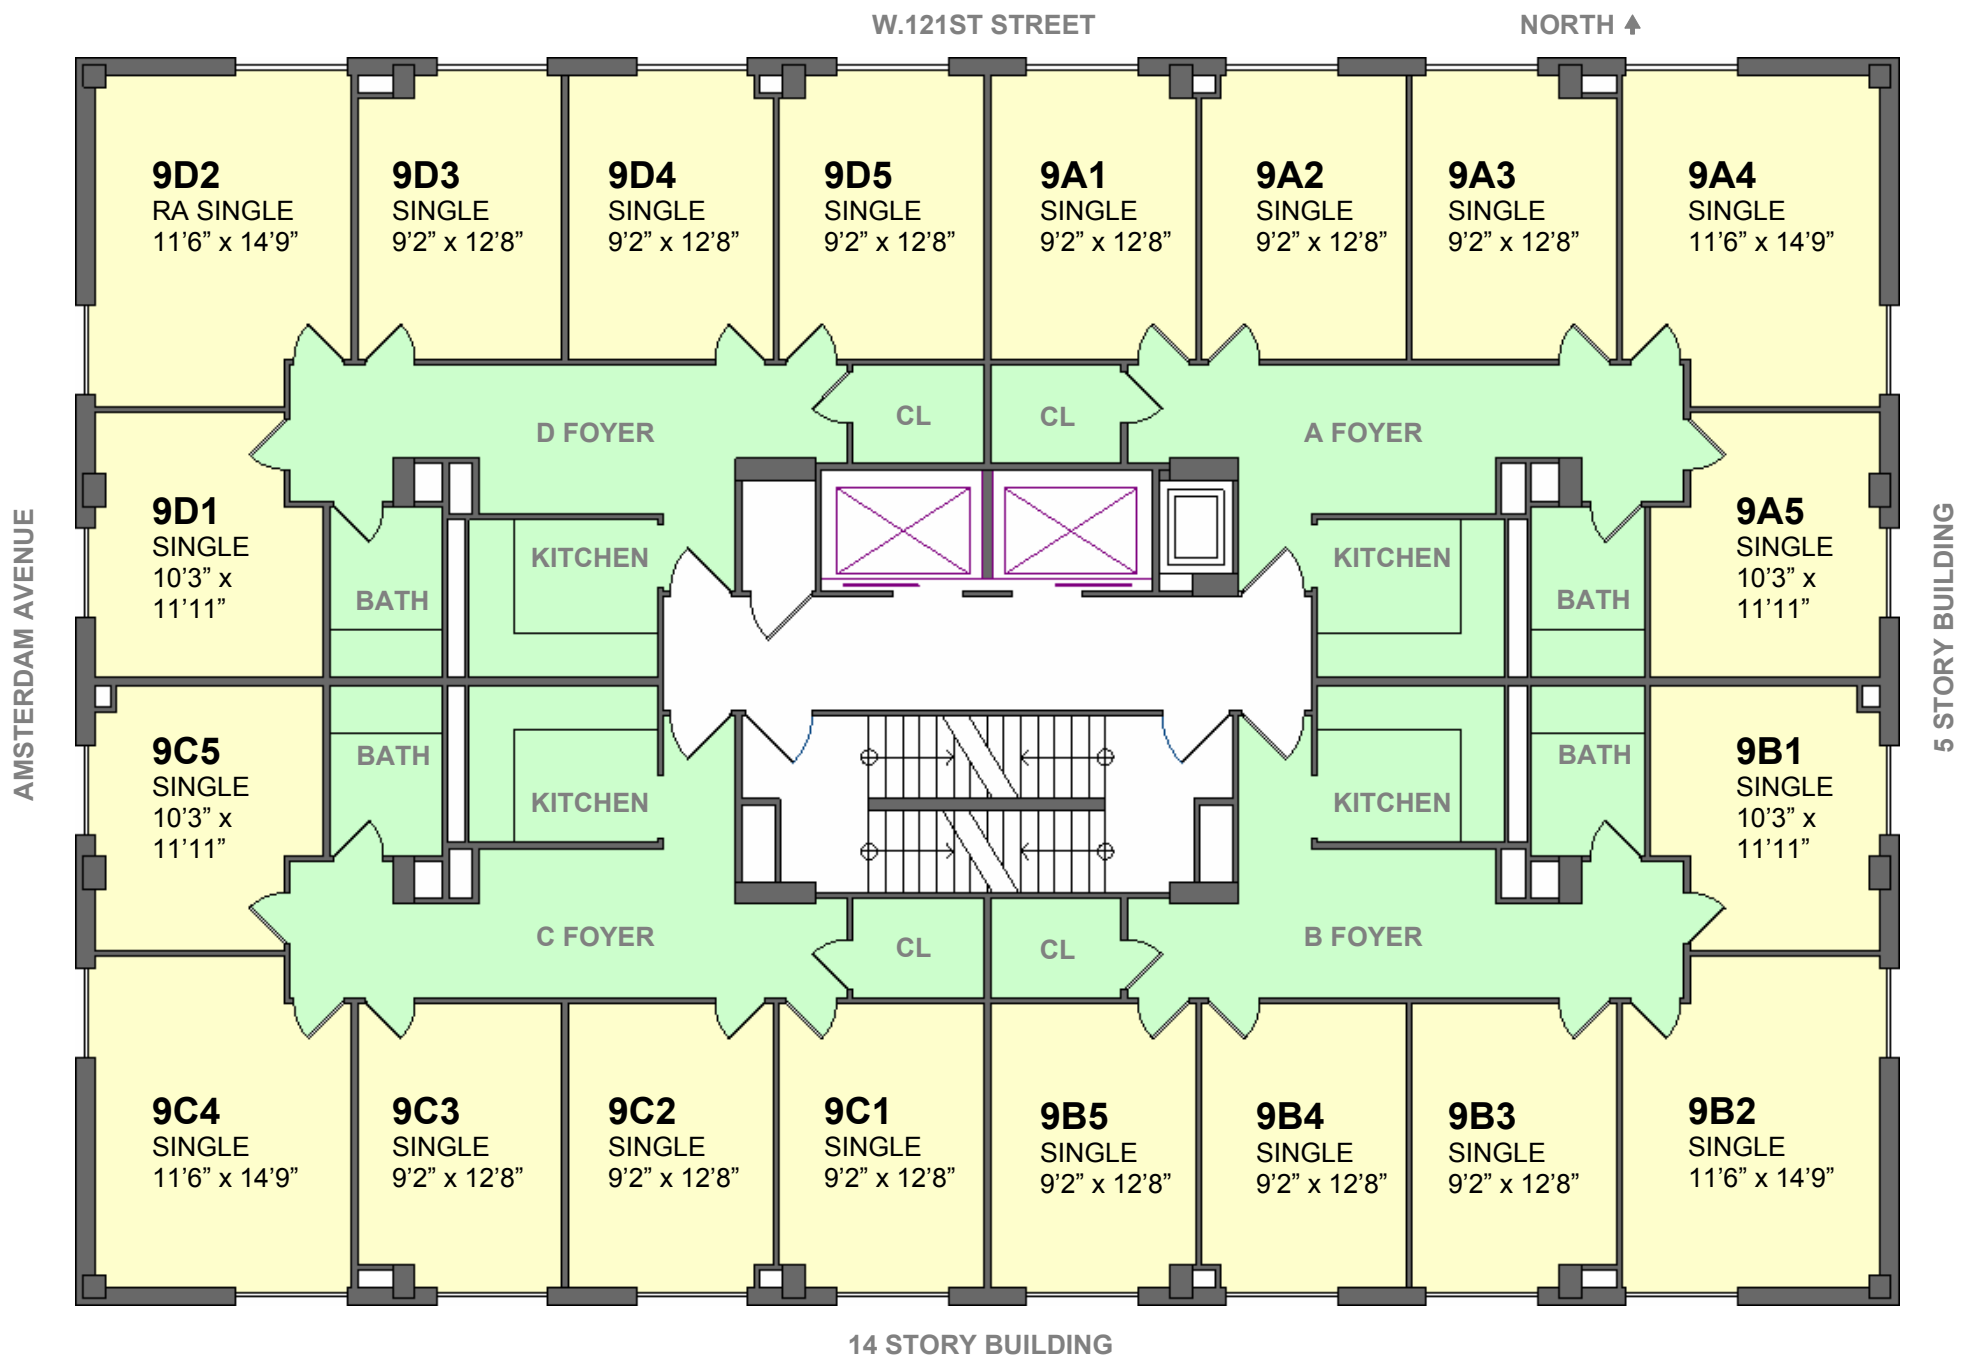

Plimpton Hall, 8th Floor

Plimpton Hall, 8th Floor

Room Type	Room #	Student ID	Name	Signature
Single	8A1			
Single	8A2			
Single	8A3			
Single	8A4			
Single	8A5			
Single	8B1			
Single	8B2			
Single	8B3			
Single	8B4			
Single	8B5			
Single	8C1			
Single	8C2			
Single	8C3			
Single	8C4			
Single	8C5			
Single	8D1			
Single	8D2			
Single	8D3			
Single	8D4			
Single	8D5			

Plimpton Hall, 9th Floor

Single Room
 Shared Space

Plimpton Hall, 9th Floor

Room Type	Room #	Student ID	Name	Signature
Single	9A1			
Single	9A2			
Single	9A3			
Single	9A4			
Single	9A5			
Single	9B1			
Single	9B2			
Single	9B3			
Single	9B4			
Single	9B5			
Single	9C1			
Single	9C2			
Single	9C3			
Single	9C4			
Single	9C5			
Single	9D1			
Single	9D2	RA		
Single	9D3			
Single	9D4			
Single	9D5			