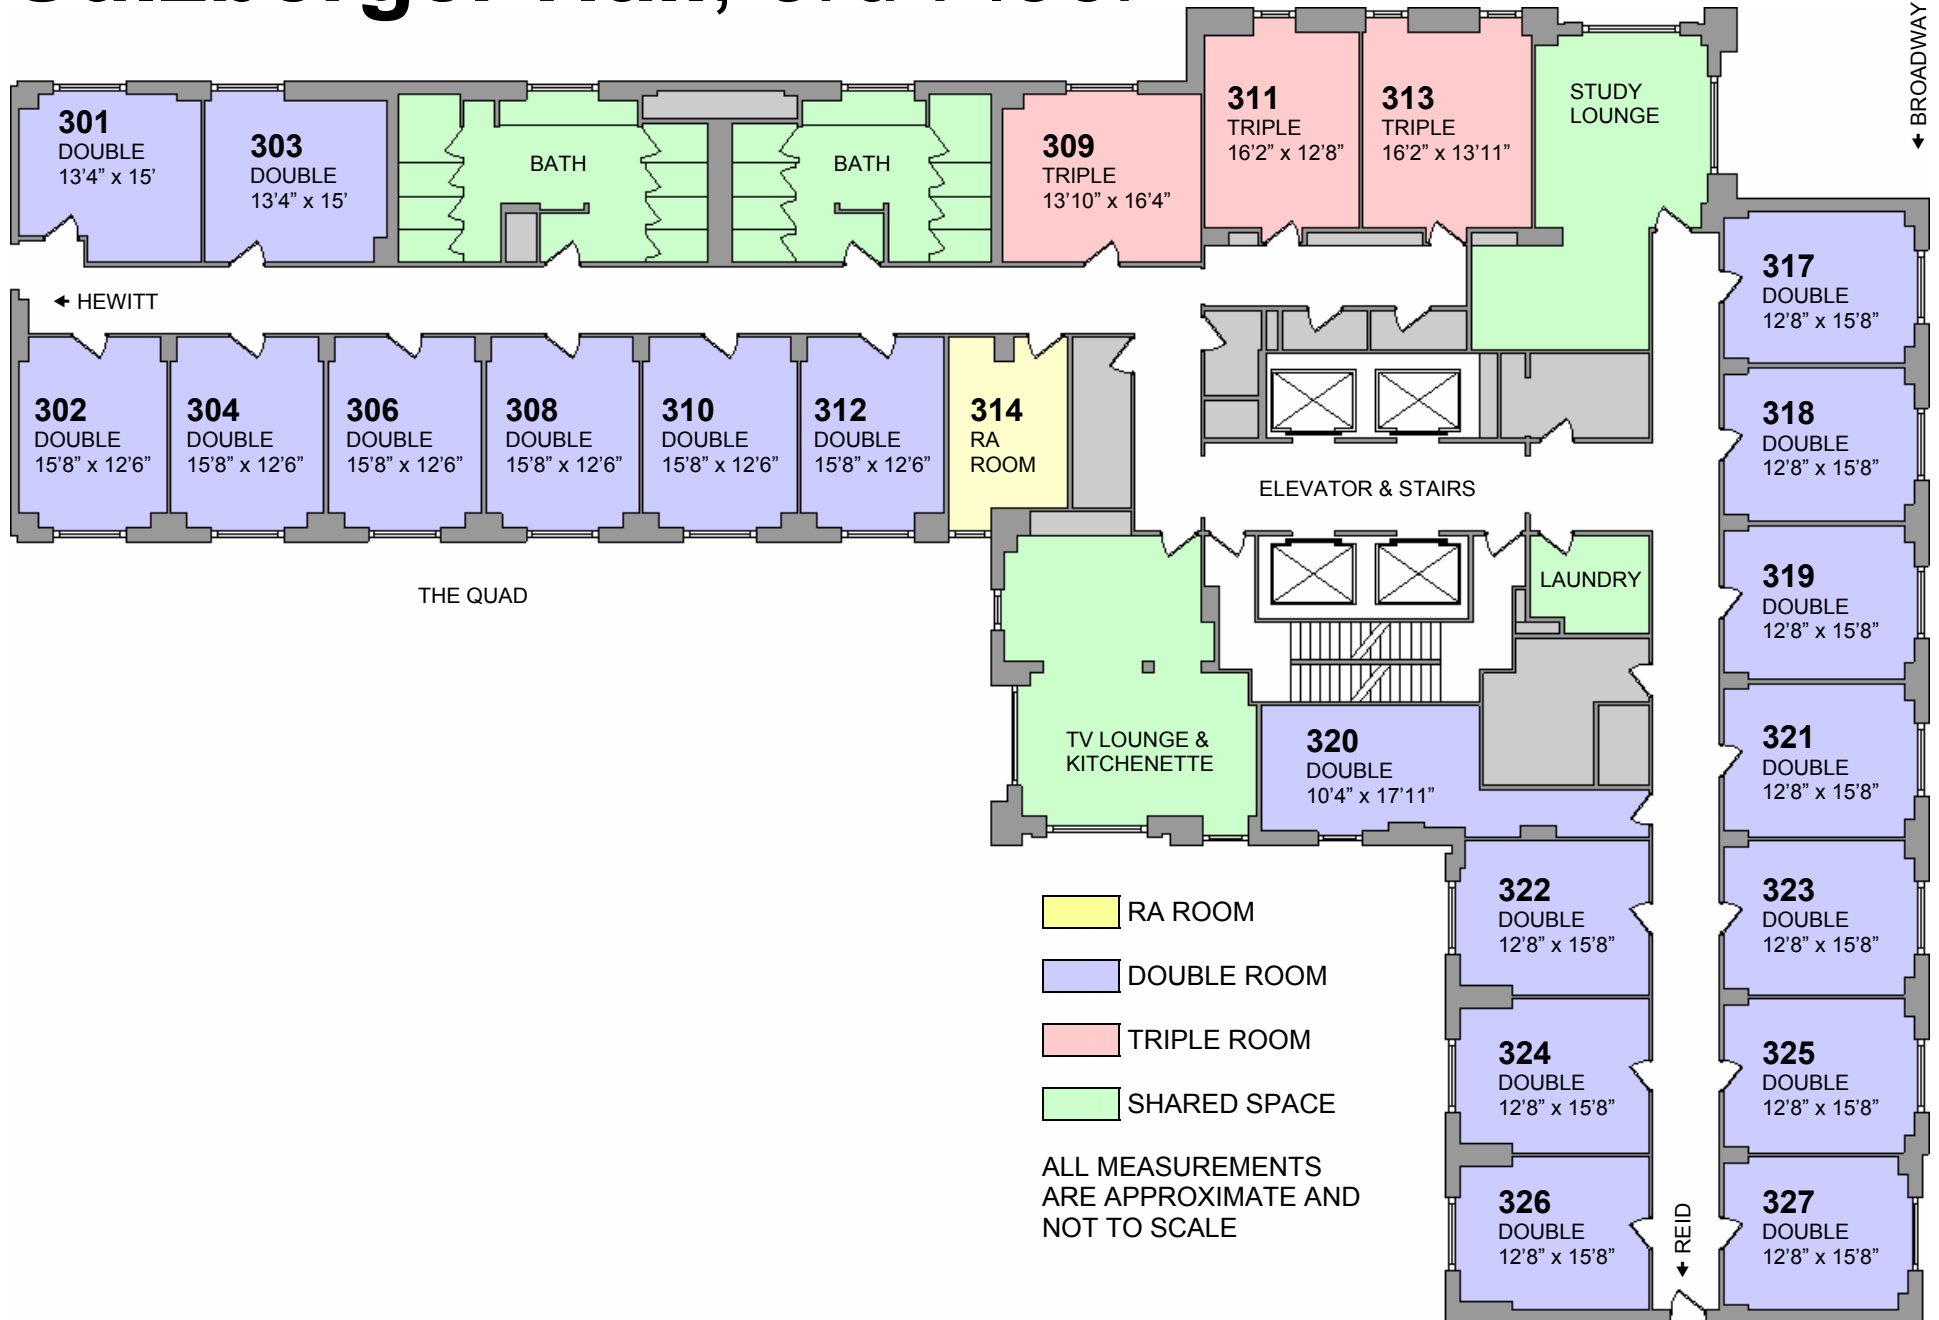

Sulzberger Hall, 2nd Floor

DOUBLE ROOM

SHARED SPACE

ALL MEASUREMENTS
ARE APPROXIMATE AND
NOT TO SCALE

← BROADWAY →

← REID

THE QUAD

STUDY LOUNGE

BATHROOM

ELEVATOR & STAIRS

LAUNDRY

220
DOUBLE
10'4" x 17'11"

222
DOUBLE
12'8" x 15'8"

224
DOUBLE
12'8" x 15'8"

226
DOUBLE
12'8" x 15'8"

217
DOUBLE
12'8" x 15'8"

218
DOUBLE
12'8" x 15'8"

219
DOUBLE
12'8" x 15'8"

221
DOUBLE
12'8" x 15'8"

223
DOUBLE
12'8" x 15'8"

225
DOUBLE
12'8" x 15'8"

227
DOUBLE
12'8" x 15'8"

Sulzberger Hall, 3rd Floor

Sulzberger Hall, 4th Floor

Sulzberger Hall, 5th Floor

Sulzberger Hall, 6th Floor

- RA ROOM
- DOUBLE ROOM
- TRIPLE ROOM
- SHARED SPACE

ALL MEASUREMENTS ARE APPROXIMATE AND NOT TO SCALE

Sulzberger Hall, 7th Floor

Sulzberger Hall, 8th Floor