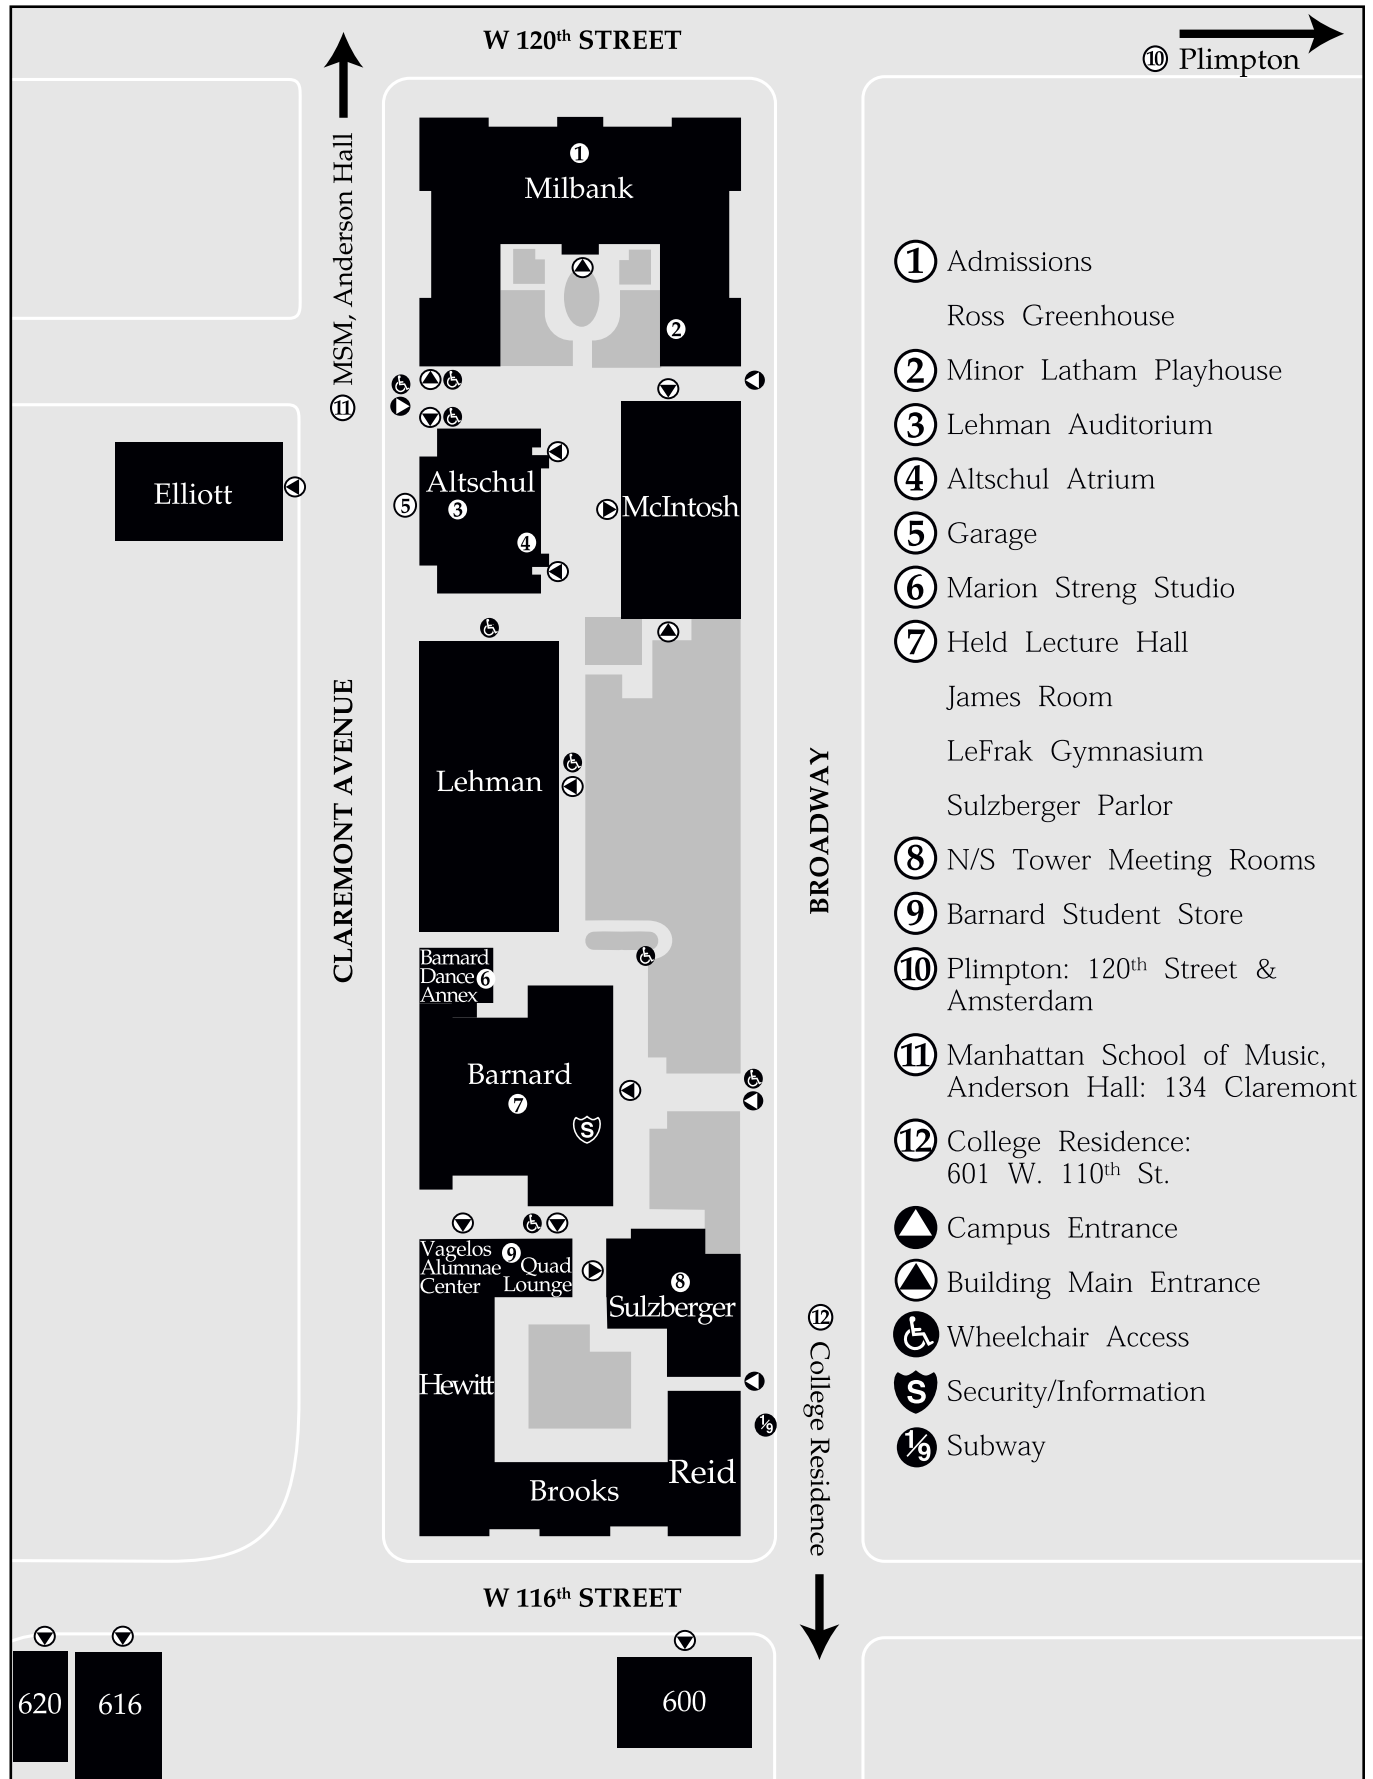

BARNARD

BARNARD COLLEGE

- ① Admissions
Ross Greenhouse
- ② Minor Latham Playhouse
- ③ Lehman Auditorium
- ④ Altschul Atrium
- ⑤ Garage
- ⑥ Marion Streng Studio
- ⑦ Held Lecture Hall
James Room
LeFrak Gymnasium
Sulzberger Parlor
- ⑧ N/S Tower Meeting Rooms
- ⑨ Barnard Student Store
- ⑩ Plimpton: 120th Street & Amsterdam
- ⑪ Manhattan School of Music,
Anderson Hall: 134 Claremont
- ⑫ College Residence:
601 W. 110th St.
- ▲ Campus Entrance
- ▲ Building Main Entrance
- ♿ Wheelchair Access
- S Security/Information
- 1/9 Subway